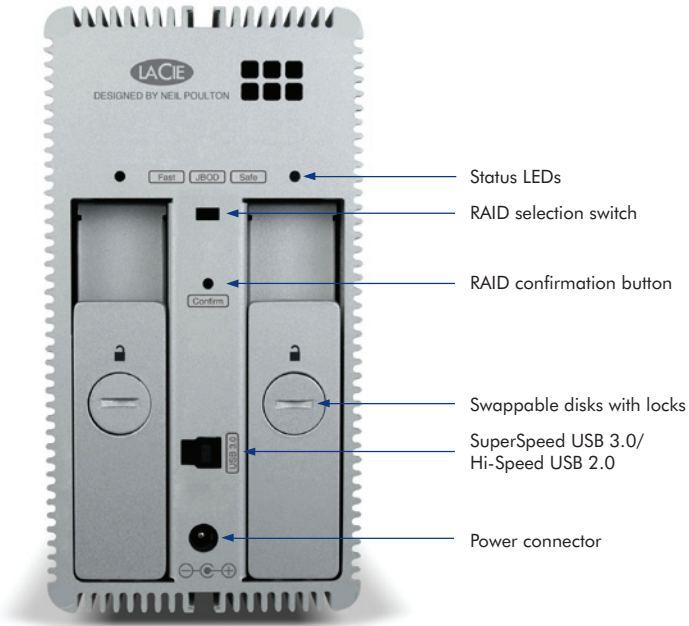

## SuperSpeed Dual Drive

Developed for professionals looking for storage and performance, the 2big USB 3.0 features the new SuperSpeed USB 3.0 interface, can support multiple HD streams, and deliver more power to devices that need them. It's even USB 3.0-compatible on Mac® computers, thanks to LaCie's USB 3.0 driver for Mac OS. With three RAID modes for flexibility, speed, and protection the 2big USB 3.0 can perform up to 306MB/s in RAID 0. With its 7200 rpm drive and compatibility with USB 2.0, it's the only hard drive you need.

## RAID Hardware Protection

The 2big USB 3.0 is user-friendly and lets you change your RAID mode easily and safely. For maximum protection, choose RAID 1 for automatic mirroring of one disk to the other. This mode allows protection in case of a one-disk failure. It also offers full data protection for library archiving and backup, with hot-swappable disks for non-stop data access—even during maintenance.