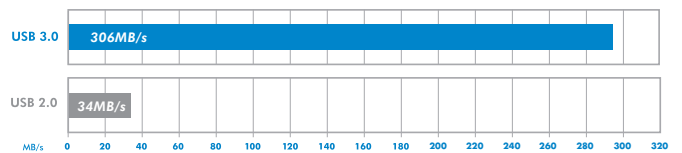

PERFORMANCE COMPARISON

Read maximum transfer rate benchmark*