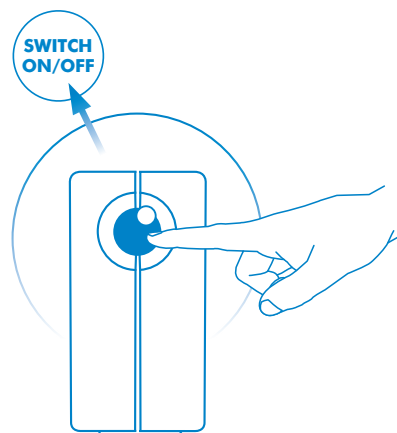

1-CLICK POWER SETTING

Simply switch on or off with one button

Space-Saving Versatility

Designed by Neil Poulton with a sturdy aluminum body, the LaCie 2big USB 3.0 easily integrates into any Mac or PC environment. With upright, horizontal, stacked or rack-mounted configuration options, the 2big USB 3.0 offers significant space-saving abilities.