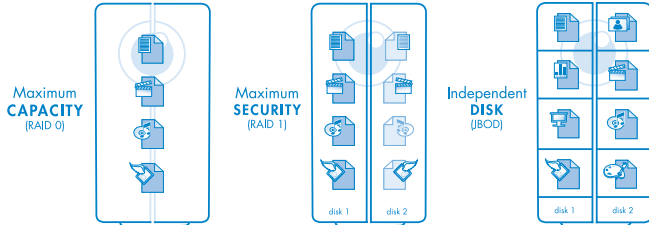

RAID FLEXIBILITY

RAID Hardware Protection

The 2big USB 3.0 is user-friendly and lets you change your RAID mode easily and safely. For maximum protection, choose RAID 1 for automatic mirroring of one disk to the other. This mode allows protection in case of a one-disk failure. It also offers full data protection for library archiving and backup, with hot-swappable disks for non-stop data access—even during maintenance.

- Up to 306MB/s
- USB 3.0 connection compatible with USB 2.0
- RAID 0, RAID 1, and JBOD
- Two hot-swappable disks
- Fully compatible with Mac® and PC